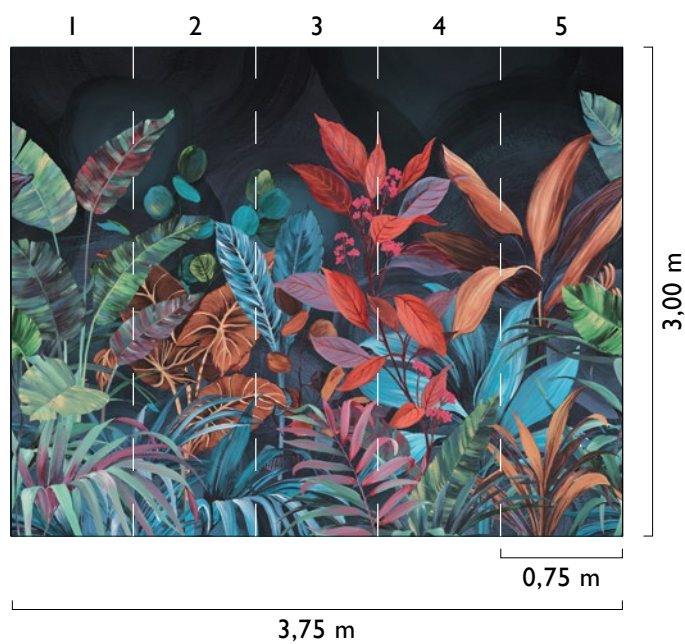

ZEN GARDEN

ZEN GARDEN *in Pumice*

ZEN GARDEN *in Sandstone*

ZEN GARDEN *in Eclipse*

ZEN GARDEN *in Jungle*

53cm x 10,05m. Repeat: 53cm. Non-woven. Off-set match. Made in Belgium.
Dye-lot variations may occur.

KOMODO

KOMODO *in Magnolia*

53cm x 10,05m. Repeat: 32cm. Vinyl. Straight match. Made in Belgium.
Dye-lot variations may occur.

COCO BEACH

COCO BEACH *in Surf*

COCO BEACH *in Leaf*

COCO BEACH *in Almond*

COCO BEACH *in Persimmon*

MEKONG

MEKONG *in River*

MEKONG *in Jade*

MEKONG *in Mocha*

MEKONG *in Almond*

53cm x 10,05m. Repeat: 0cm. Vinyl. Free match. Made in Belgium.
Dye-lot variations may occur.

HANOI

HANOI *in Fusion*

3,75cm x 3m. Repeat: 0cm. Non-woven. The mural consists of five panel strips.
Made in Belgium. Dye-lot variations may occur.

LUSH

LUSH *in Natura*

LUSH *in Sugar Beach*

LUSH *in Jungle*

LUSH *in Fusion*

53cm x 10,05m. Repeat: 53cm. Non-woven. Straight match. Made in Belgium.
Dye-lot variations may occur.